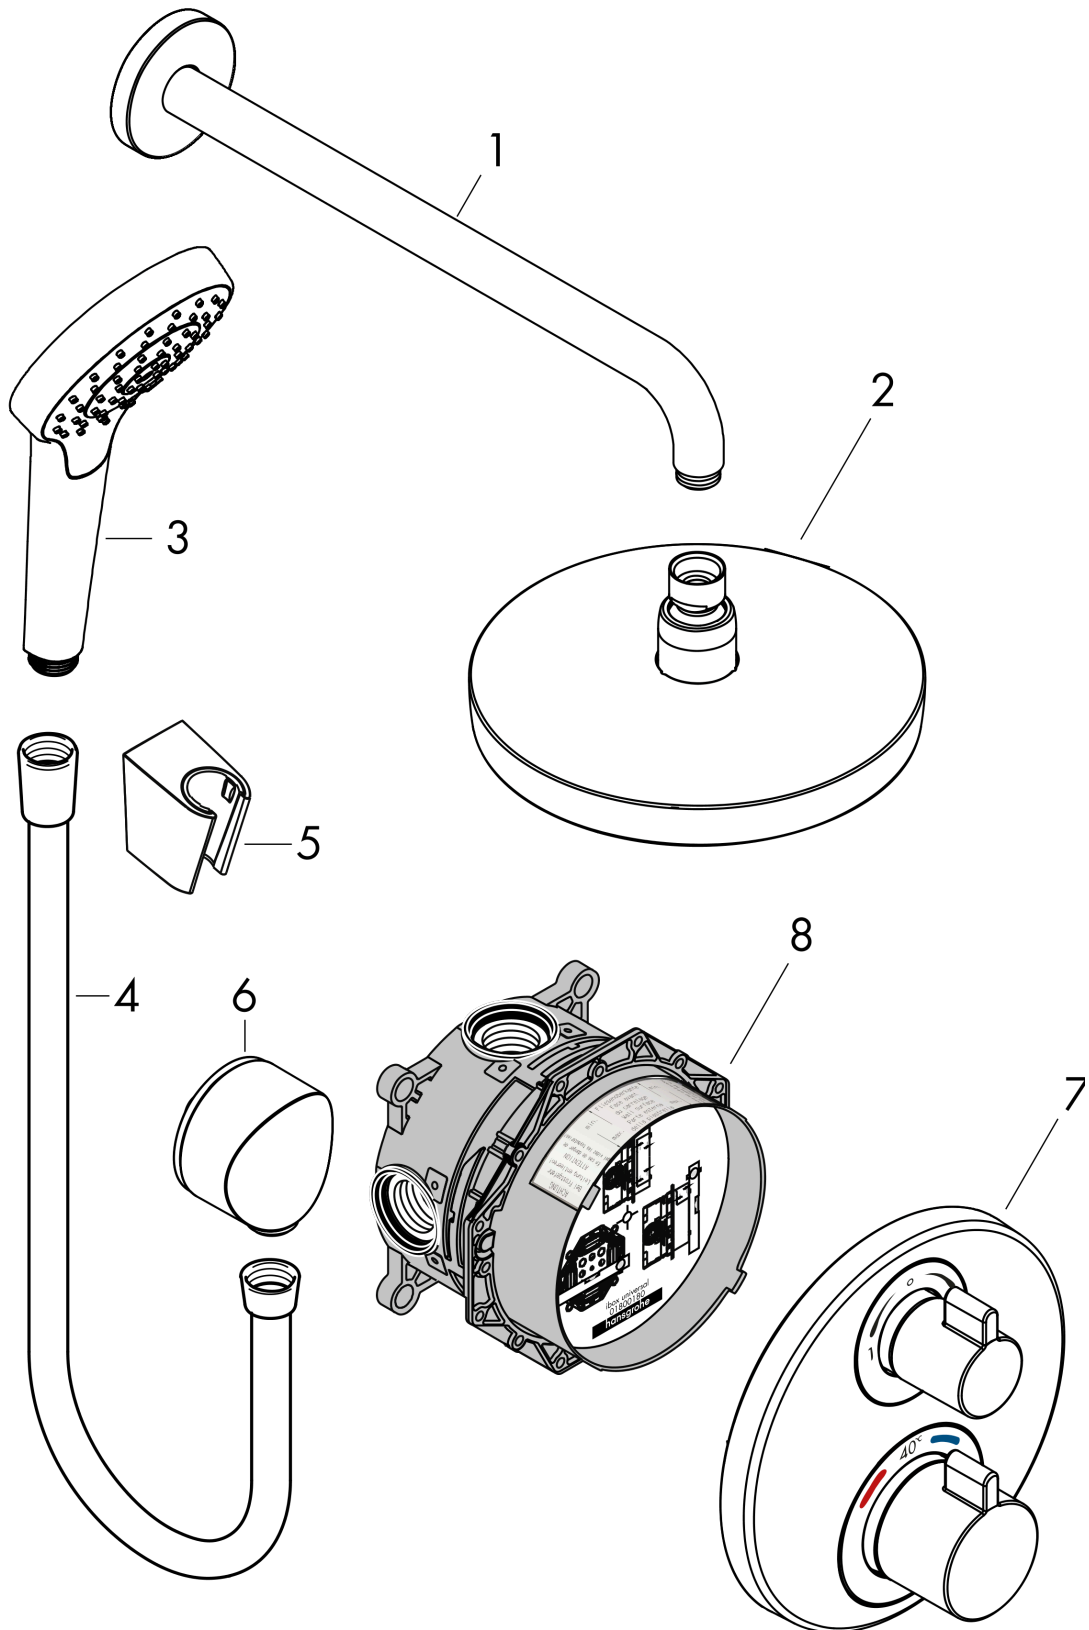

### product features

- consists of: overhead shower, hand shower, shower thermostat, basic set, shower arm, shower holder, wall outlet, shower hose
- maximum flow rate at 3 bar: 17 l/min

## Scale drawing

**Croma Select S**  
**Shower system for concealed installation with Ecostat S thermostat**  
 Surfaces: **Chrome**    Article Number: **27295000**

## Exploded Drawing

Year of production: >06/15

**Croma Select S**  
**Shower system for concealed installation with Ecostat S thermostat**  
Surfaces: **Chrome** Article Number: **27295000**

### Spare part list

Year of production: >06/15

Pos.	Description	Article Number	Price	PU
1	shower arm 390 mm	27413000	-	1
2	head shower	26522400	-	1
3	handshower	26804400	-	1
4	shower hose Isiflex'B 1,25 m	28272000	-	1
5	shower holder	28331000	-	1
6	Fixfit Hose Connection	27453000	-	1
7	-	15758000	-	1
8	concealed item	01800180	-	1