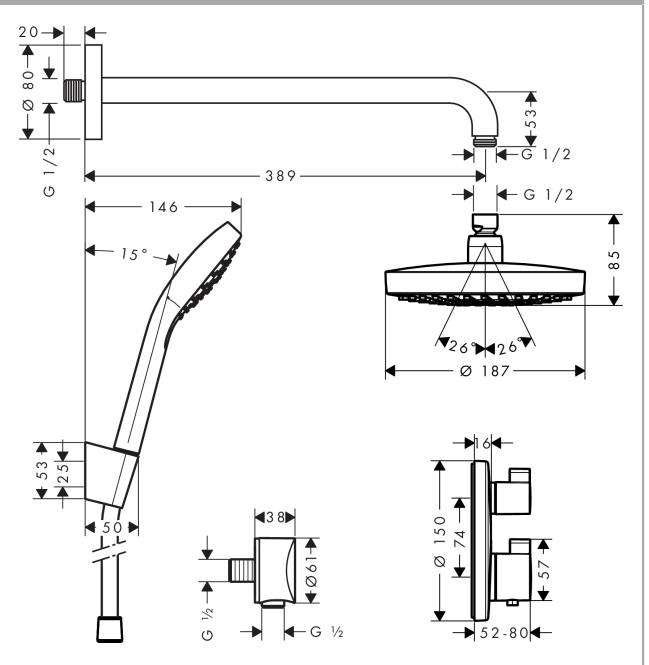

**Croma Select S**  
**Shower system for concealed installation with Ecostat S thermostat**  
 Surfaces: **Chrome** Article Number: **27295000**

### product features

- consists of: overhead shower, hand shower, shower thermostat, basic set, shower arm, shower holder, wall outlet, shower hose
- maximum flow rate at 3 bar: 17 l/min

## Scale drawing

**Croma Select S**  
**Shower system for concealed installation with Ecostat S thermostat**  
 Surfaces: **Chrome**    Article Number: **27295000**

### Spare part list

Year of production: >06/15

Pos.	Description	Article Number	Price	PU
1	shower arm 390 mm	27413000	-	1
2	head shower	26522400	-	1
3	handshower	26804400	-	1
4	shower hose Isiflex'B 1,25 m	28272000	-	1
5	shower holder	28331000	-	1
6	Fixfit Hose Connection	27453000	-	1
7	-	15758000	-	1
8	concealed item	01800180	-	1